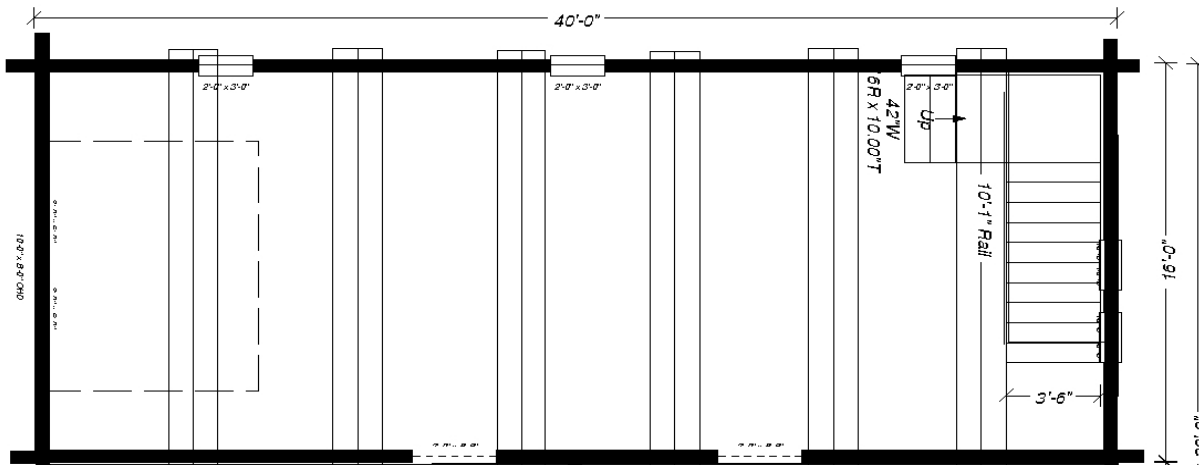

Classic Log Homes, Inc.

Phone: 715-887-2550

E-mail: jeff@classicloghomes.biz

Web: www.ClassicLogHomes.biz

30x40 Shop, Garage, Barn with office
1840 sq.ft.

MAIN 1200

LOFT 640