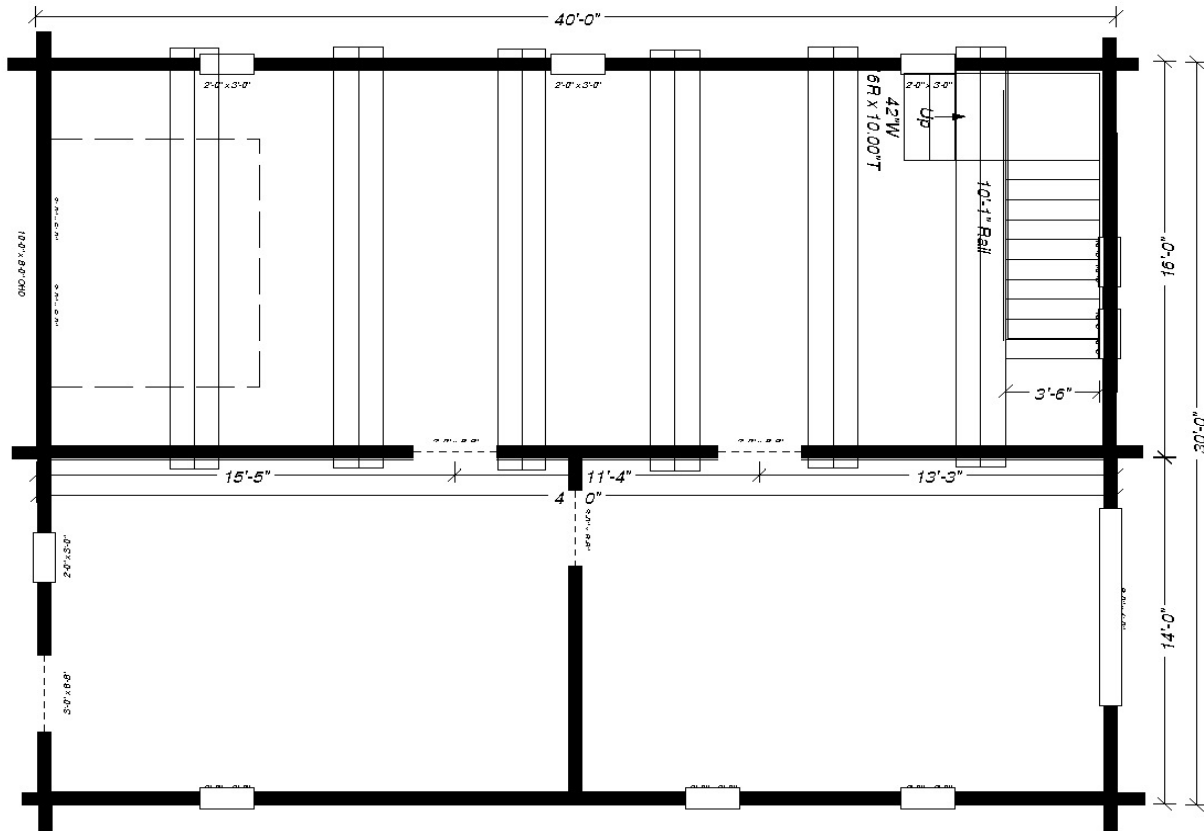

Classic Log Homes, Inc.

Phone: 715-887-2550

E-mail: jeff@classicloghomes.biz

Web: www.ClassicLogHomes.biz

30x40 Shop, Garage, Barn with office
1840 sq.ft.

MAIN 1200

LOFT 640