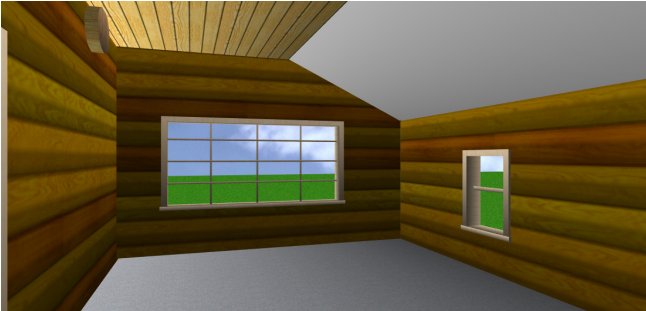

Classic Log Homes, Inc.

Phone: 715-887-2550

E-mail: jeff@classicloghomes.biz

Web: www.ClassicLogHomes.biz

30x40 Shop, Garage, Barn with office
1840 sq.ft.

MAIN BARN / SHOP AREA

OFFICE OR FINISHED ROOM

LOFT