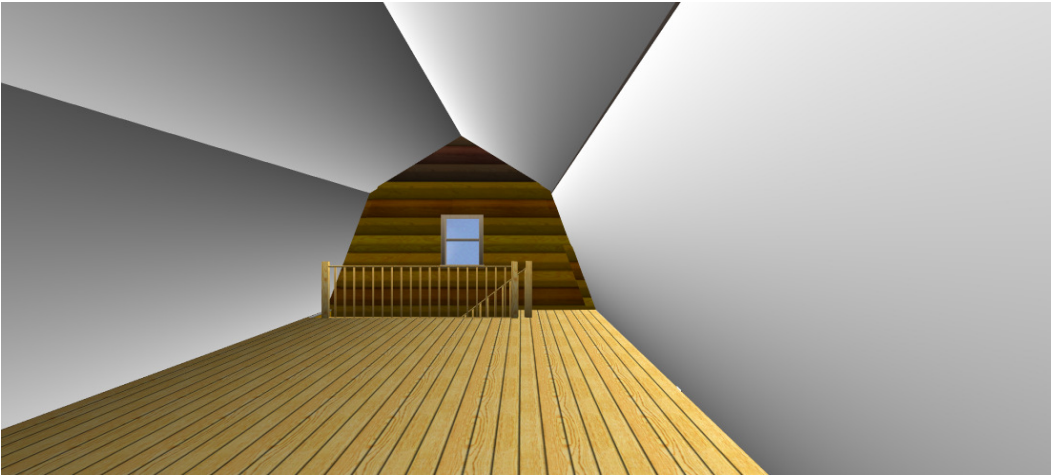

Classic Log Homes, Inc.

Phone: 715-887-2550

E-mail: jeff@classicloghomes.biz

Web: www.ClassicLogHomes.biz

30x40 Shop, Garage, Barn with office
1840 sq.ft.

MAIN BARN / SHOP AREA

OFFICE OR FINISHED ROOM

LOFT