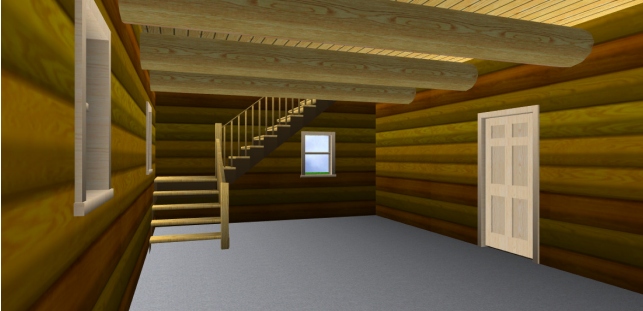

Classic Log Homes, Inc.

Phone: 715-887-2550

E-mail: jeff@classicloghomes.biz

Web: www.ClassicLogHomes.biz

30x40 Shop, Garage, Barn with office
1840 sq.ft.

MAIN BARN / SHOP AREA

OFFICE OR FINISHED ROOM

LOFT