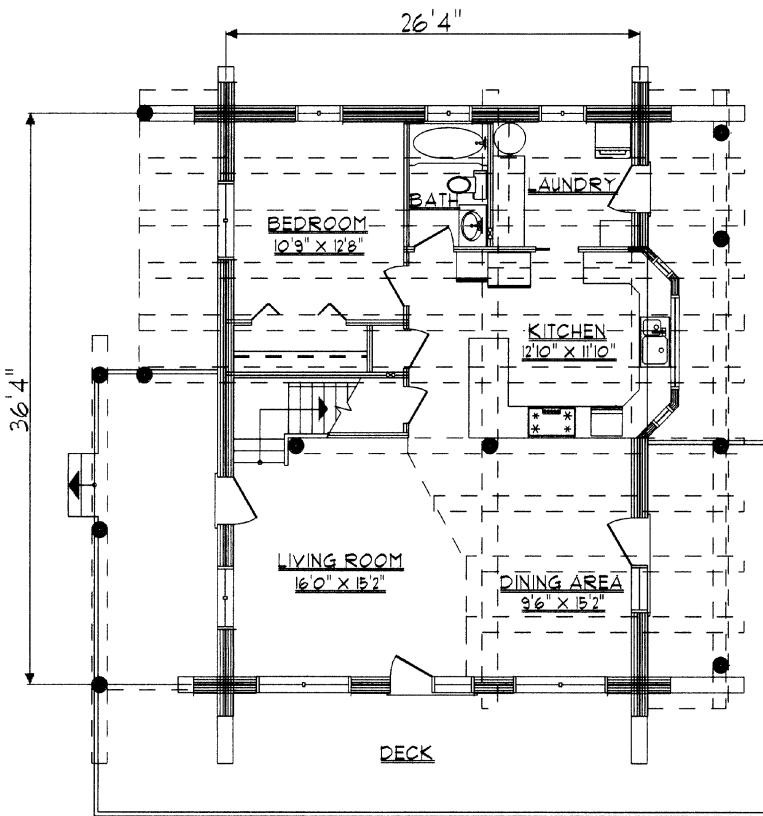

east elevation

north elevation

Georgian Bay

loft floor plan

main floor plan

total area 1737 sq.ft.
 main floor living area 999 sq.ft.
 loft living area 738 sq.ft.