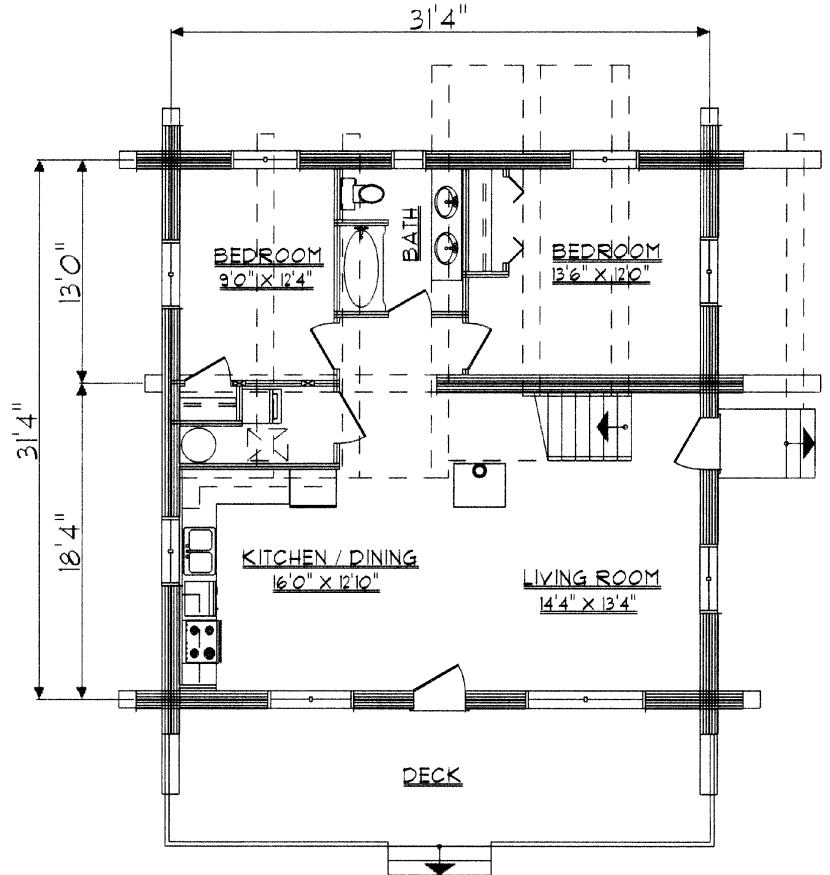

DDS1560E Chalets

front elevation

right elevation

The Classic

main floor plan

total area 1560 sq.ft.
 main floor living area 1024 sq.ft.
 loft living area 536 sq.ft.

loft floor plan