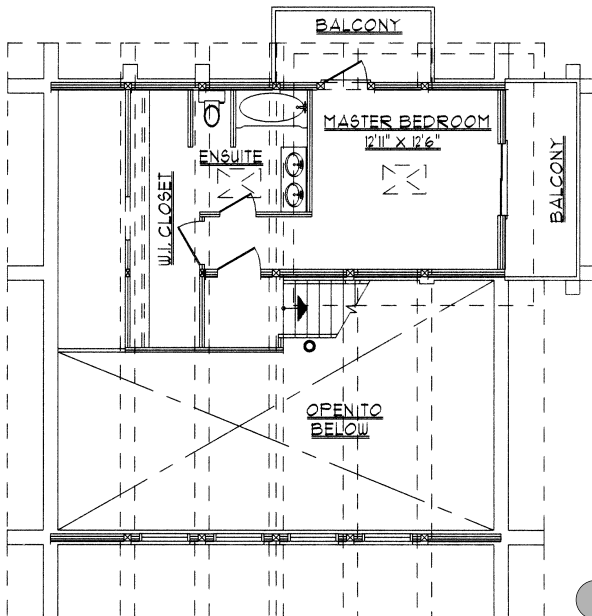

DDS1560E Chalets

front elevation

right elevation

The Classic

main floor plan

total area 1560 sq.ft.
 main floor living area 1024 sq.ft.
 loft living area 536 sq.ft.

loft floor plan