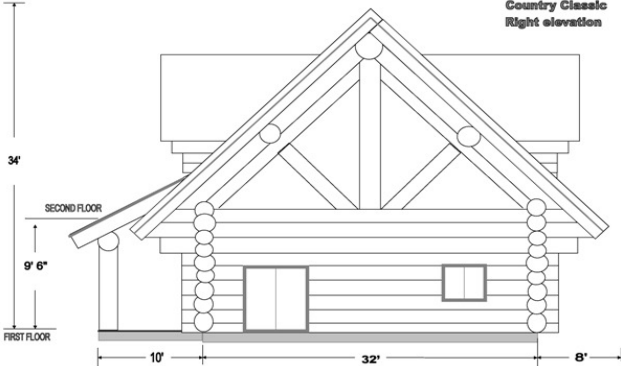

**Classic Log Homes, Inc.**

Wisconsin Rapids, Wisconsin  
 Office/cell: 715-887-2550  
 24/7 Fax: 440-815-2550  
 Email: jeff@classicloghomes.biz  
 Web: www.ClassicLogHomes.biz

Front Elevation

Right Elevation

MAIN FLOOR

SECOND FLOOR

© Classic Log Homes, Inc.

**Country Classic 32x44**

Plan price: \$880

**Features**

- Main level Master suite w/ bath
- Main level laundry and half bath
- Upstairs two bedrooms w/ full bath

- 3 bed room
- 2.5 bath

Main square foot: 1408  
 Loft square foot: 792  
**Total: 2200**