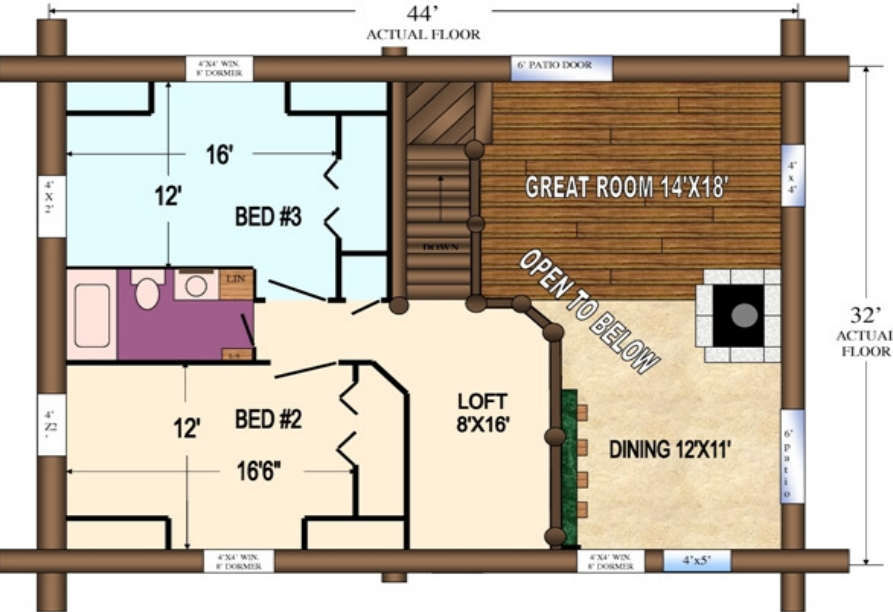

MAIN FLOOR

SECOND FLOOR

© Classic Log Homes, Inc.

**Country Classic 32x44**

Plan price: \$880

**Features**

- Main level Master suite w/ bath
- Main level laundry and half bath
- Upstairs two bedrooms w/ full bath

- 3 bed room
- 2.5 bath

Main square foot: 1408  
 Loft square foot: 792  
**Total: 2200**