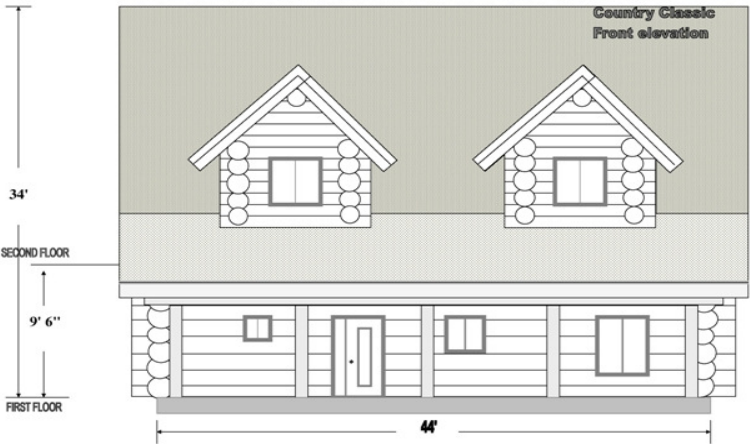

**Classic Log Homes, Inc.**

Wisconsin Rapids, Wisconsin  
 Office/cell: 715-887-2550  
 24/7 Fax: 440-815-2550  
 Email: jeff@classicloghomes.biz  
 Web: www.ClassicLogHomes.biz

Front Elevation

Right Elevation

MAIN FLOOR

SECOND FLOOR

© Classic Log Homes, Inc.

**Country Classic 32x44**

Plan price: \$880

**Features**

- Main level Master suite w/ bath
- Main level laundry and half bath
- Upstairs two bedrooms w/ full bath

- 3 bed room
- 2.5 bath

Main square foot: 1408  
 Loft square foot: 792  
**Total: 2200**