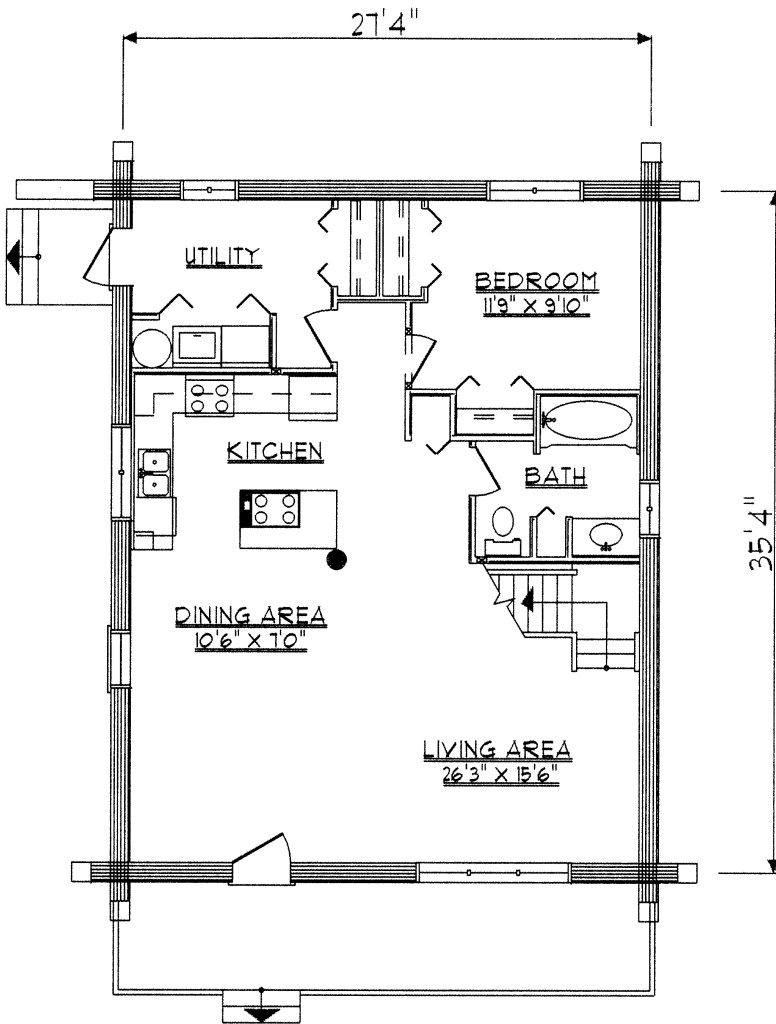

Chalets **DDS1598E**

left elevation

front elevation

Michigan

main floor plan

total area..... 1598 sq.ft.
 main floor living area 1008 sq.ft.
 loft living area..... 590 sq.ft.

loft floor plan