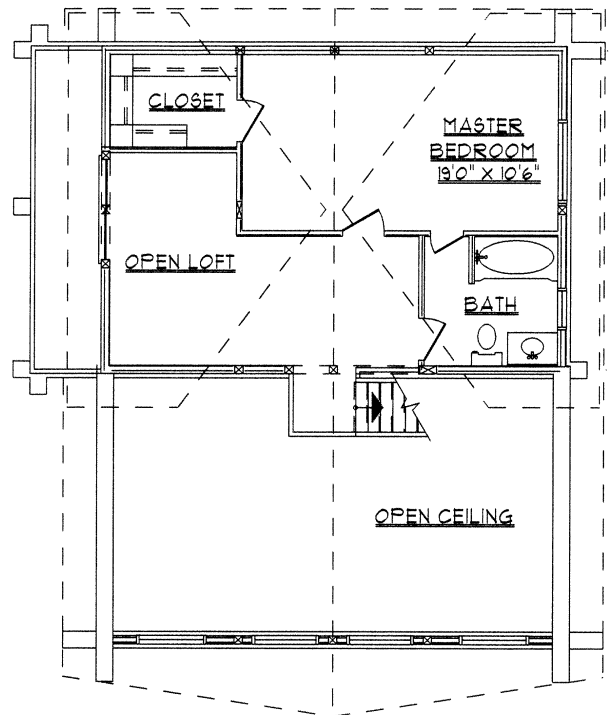

Chalets **DDS1598E**

left elevation

front elevation

Michigan

main floor plan

total area..... 1598 sq.ft.
 main floor living area 1008 sq.ft.
 loft living area..... 590 sq.ft.

loft floor plan