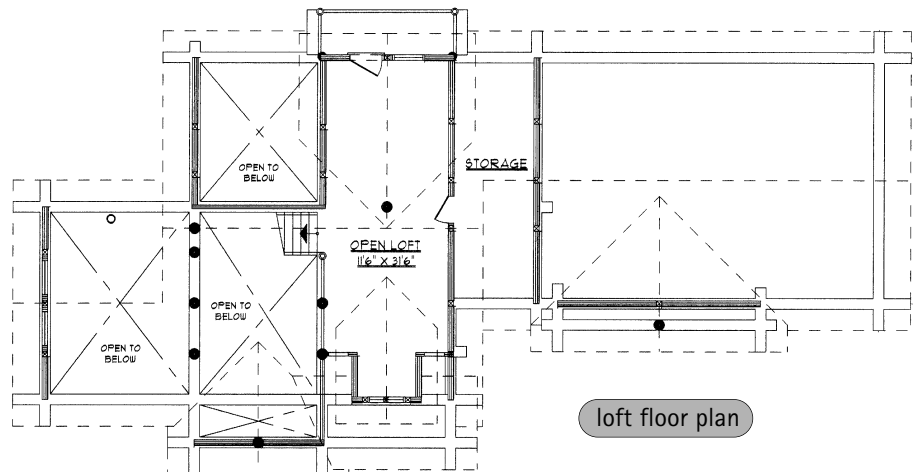

north elevation

east elevation

Harrison

main floor plan

total area.....	1552 sq.ft.
main floor living area.....	1246 sq.ft.
garage area.....	759 sq.ft.
loft living area.....	306 sq.ft.

loft floor plan