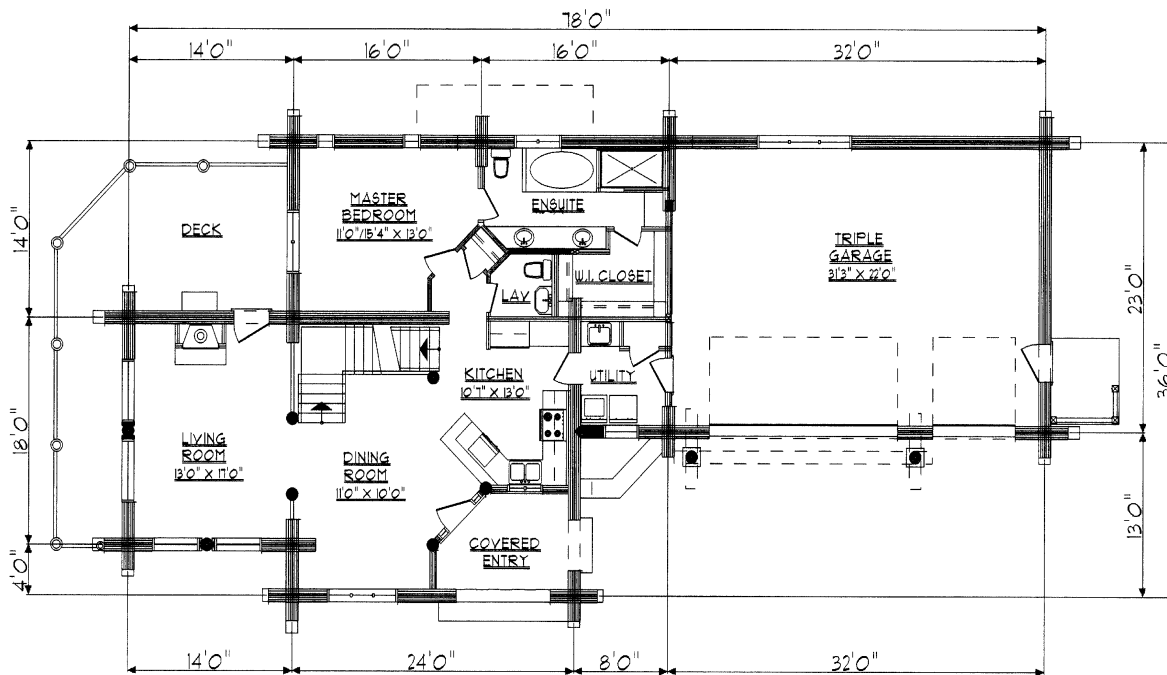

north elevation

east elevation

Harrison

main floor plan

total area.....	1552 sq.ft.
main floor living area.....	1246 sq.ft.
garage area.....	759 sq.ft.
loft living area.....	306 sq.ft.

loft floor plan