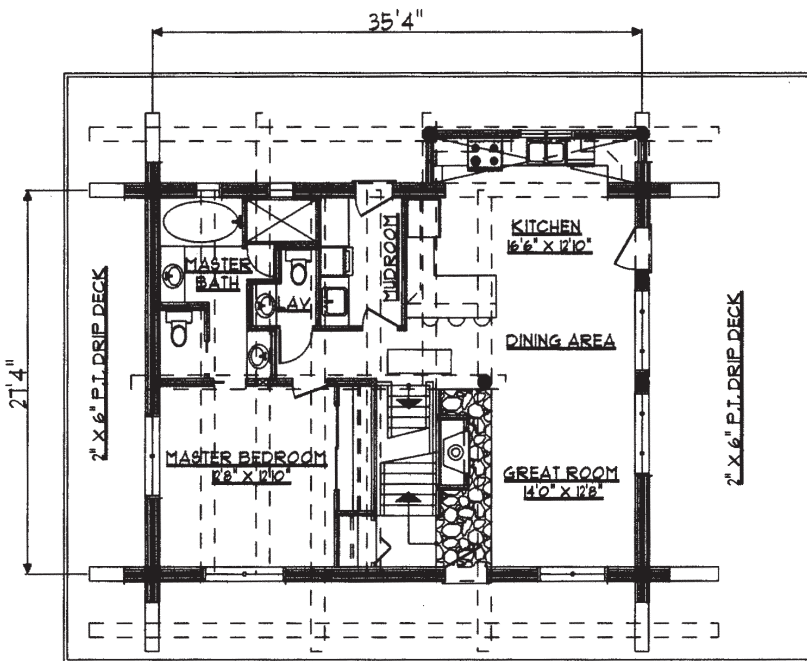

DDS1671E Chalets

front elevation

right elevation

Summit Lake

main floor plan

total area	1671 sq.ft.
main floor living area	1072 sq.ft.
loft living area	599 sq.ft.

loft floor plan