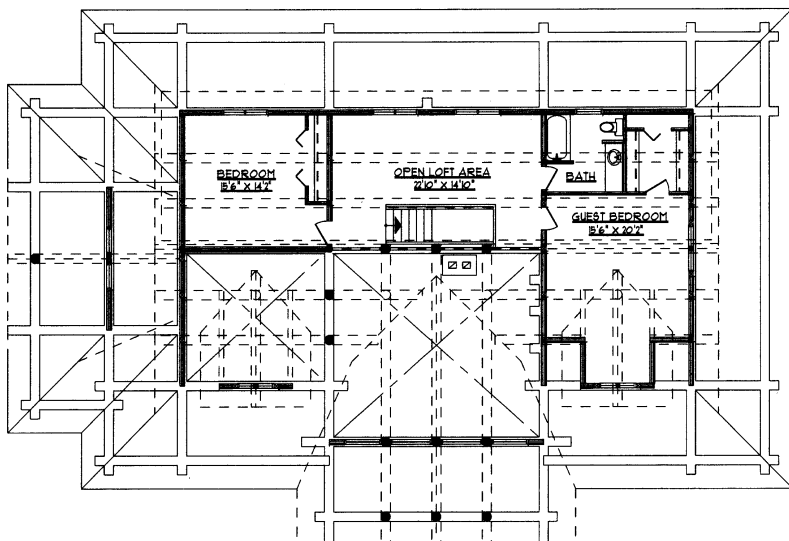

front elevation

left elevation

Cape Scott

main floor plan

total area 3084 sq.ft.
 main floor living area 1952 sq.ft.
 loft living area 1132 sq.ft.

loft floor plan