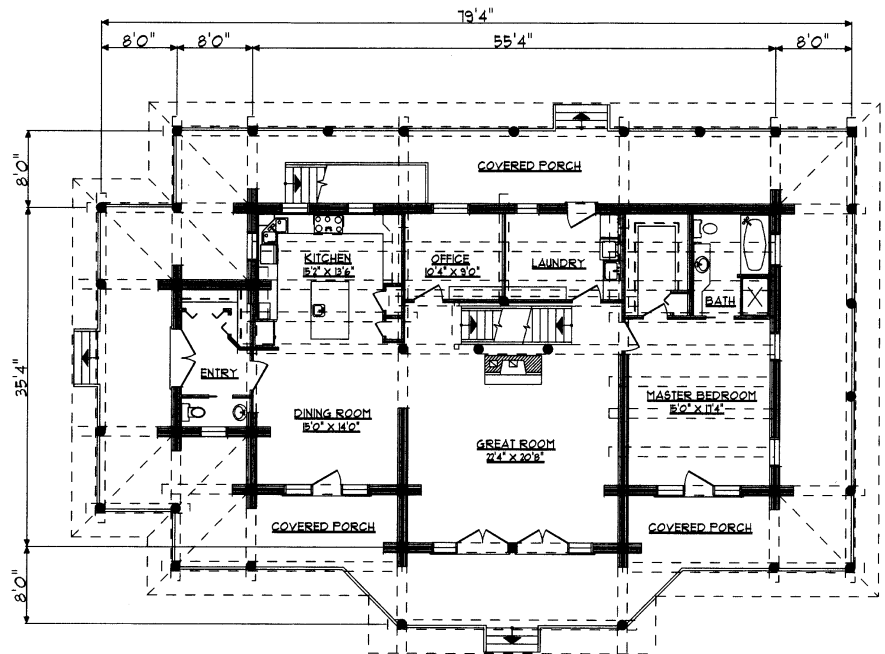

front elevation

left elevation

Cape Scott

main floor plan

total area 3084 sq.ft.
 main floor living area 1952 sq.ft.
 loft living area 1132 sq.ft.

loft floor plan