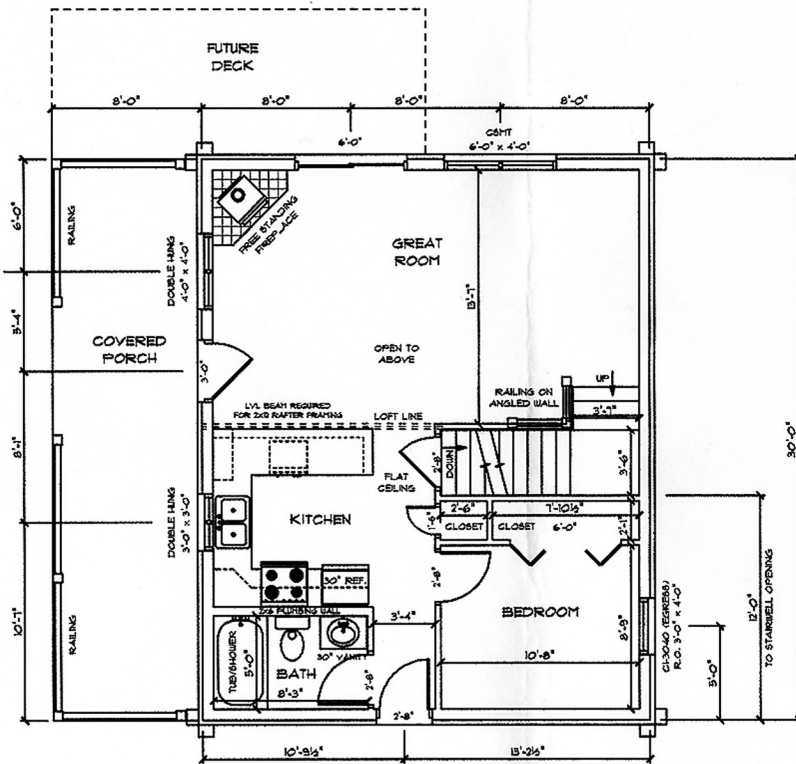

Classic Log Homes, Inc.

Showroom / Model

845 Highway 73 South

Wisconsin Rapids, WI 54494

Office / Cell: 715-887-2550

www.classicloghomes.biz

MAIN