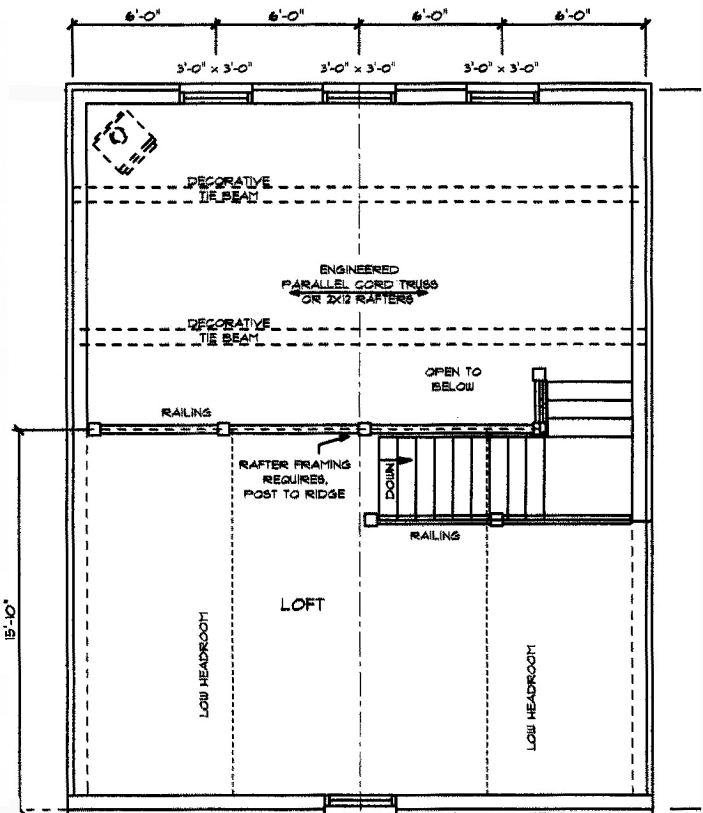

LOFT

LOFTED 24x30 WITH 8X30 COVERD PORCH
MAIN FLOOR: 720 SQ.FT.
LOFT: 384
TOTAL: 1104

MAIN LEVEL BEDROOM
MAIN LEVEL BATH
OPEN LOFT